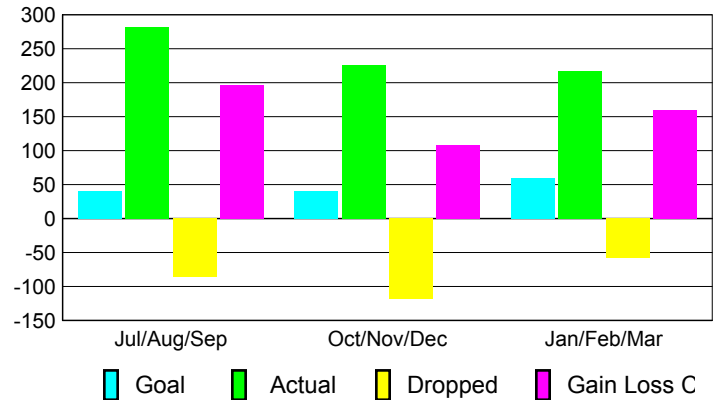

Membership Results 2009-2010

Goal, New, Dropped, Gain/Loss

Comparison of Membership Gain/Loss

Current Year Compared to the Previous Year