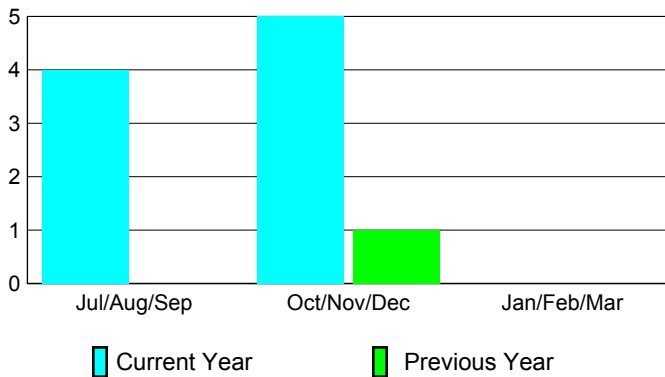

2009-2010 GMT Quarterly Report for District (or Undistricted) **District 307 A**

GMT: Doctor DATUK K NAGARATNA

Location: INDONESIA

GMT CA: 7

CLUBS

Club Results
2009-2010

Clubs
2008-2009

Month	New Club	Actual New	Actual Dropped	Gain/Loss of	Gain/Loss of
	Goal	Clubs	Clubs	Clubs	Clubs
Jul/Aug/Sep	1	4	0	4	0
Oct/Nov/Dec	1	6	-1	5	1
Jan/Feb/Mar	2	1	-1	0	0
Totals	4	11	-2	9	1

Club Results 2009-2010

Goal, New, Dropped, Gain/Loss

Comparison of Club Gain/Loss

Current Year Compared to the Previous Year

YTD Status Quo Clubs 2009-2010

Status Quo Clubs Compared to Status Quo Members

MEMBERSHIP