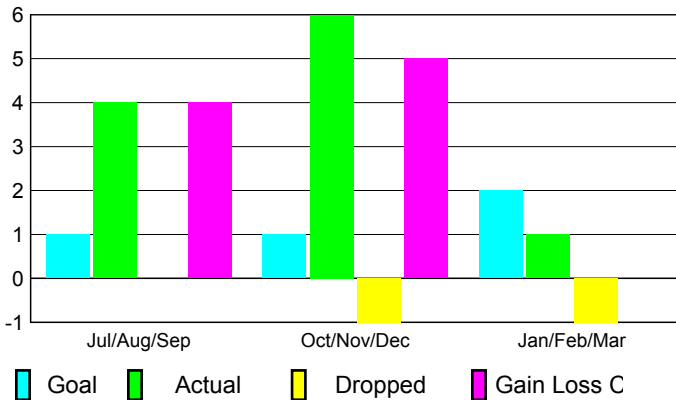

2009-2010 GMT Quarterly Report for District (or Undistricted) **District 307 A**

GMT: Doctor DATUK K NAGARATNA

Location: INDONESIA

GMT CA: 7

CLUBS

Club Results
2009-2010

Clubs
2008-2009

Month	New Club	Actual New	Actual Dropped	Gain/Loss of	Gain/Loss of
	Goal	Clubs	Clubs	Clubs	Clubs
Jul/Aug/Sep	1	4	0	4	0
Oct/Nov/Dec	1	6	-1	5	1
Jan/Feb/Mar	2	1	-1	0	0
Totals	4	11	-2	9	1

Club Results 2009-2010

Goal, New, Dropped, Gain/Loss

Comparison of Club Gain/Loss

Current Year Compared to the Previous Year

YTD Status Quo Clubs 2009-2010

Status Quo Clubs Compared to Status Quo Members

MEMBERSHIP