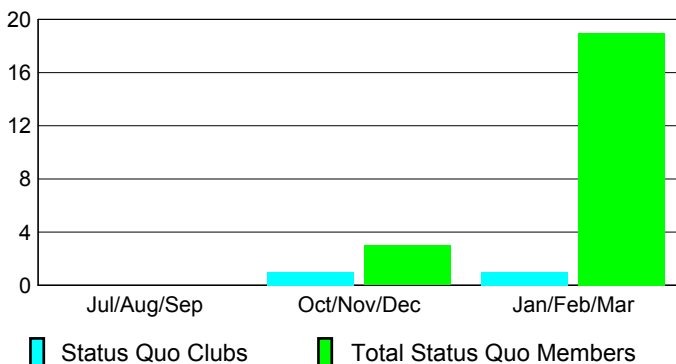

Club Results 2009-2010

Goal, New, Dropped, Gain/Loss

Comparison of Club Gain/Loss

Current Year Compared to the Previous Year

YTD Status Quo Clubs 2009-2010

Status Quo Clubs Compared to Status Quo Members

MEMBERSHIP

Membership Results
2009-2010

Membership
2008-2009

Month	Net Memb	Actual New	Actual Dropped	Gain/Loss of	Gain/Loss of
	Goal	Memb	Memb	Memb	Memb
Jul/Aug/Sep	40	282	-86	196	-9
Oct/Nov/Dec	40	226	-118	108	81
Jan/Feb/Mar	60	217	-58	159	104
Totals	140	725	-262	463	176