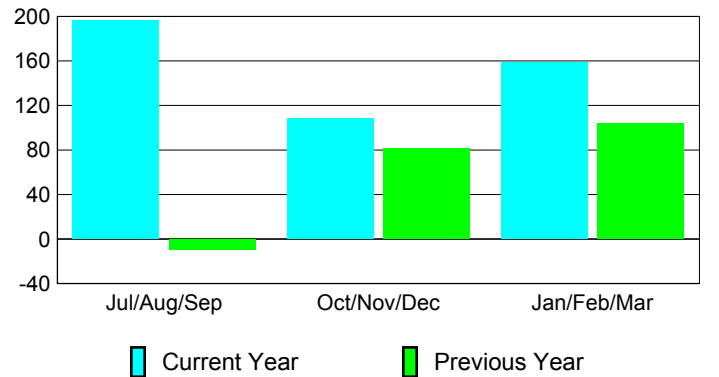

Membership Results
2009-2010

Membership
2008-2009

Month	Net Memb	Actual New	Actual Dropped	Gain/Loss of	Gain/Loss of
	Goal	Memb	Memb	Memb	Memb
Jul/Aug/Sep	40	282	-86	196	-9
Oct/Nov/Dec	40	226	-118	108	81
Jan/Feb/Mar	60	217	-58	159	104
Totals	140	725	-262	463	176

Membership Results 2009-2010

Goal, New, Dropped, Gain/Loss

Comparison of Membership Gain/Loss

Current Year Compared to the Previous Year

Gender Comparison 2009-2010

Jul/Aug/Sep

Oct/Nov/Dec

Jan/Feb/Mar